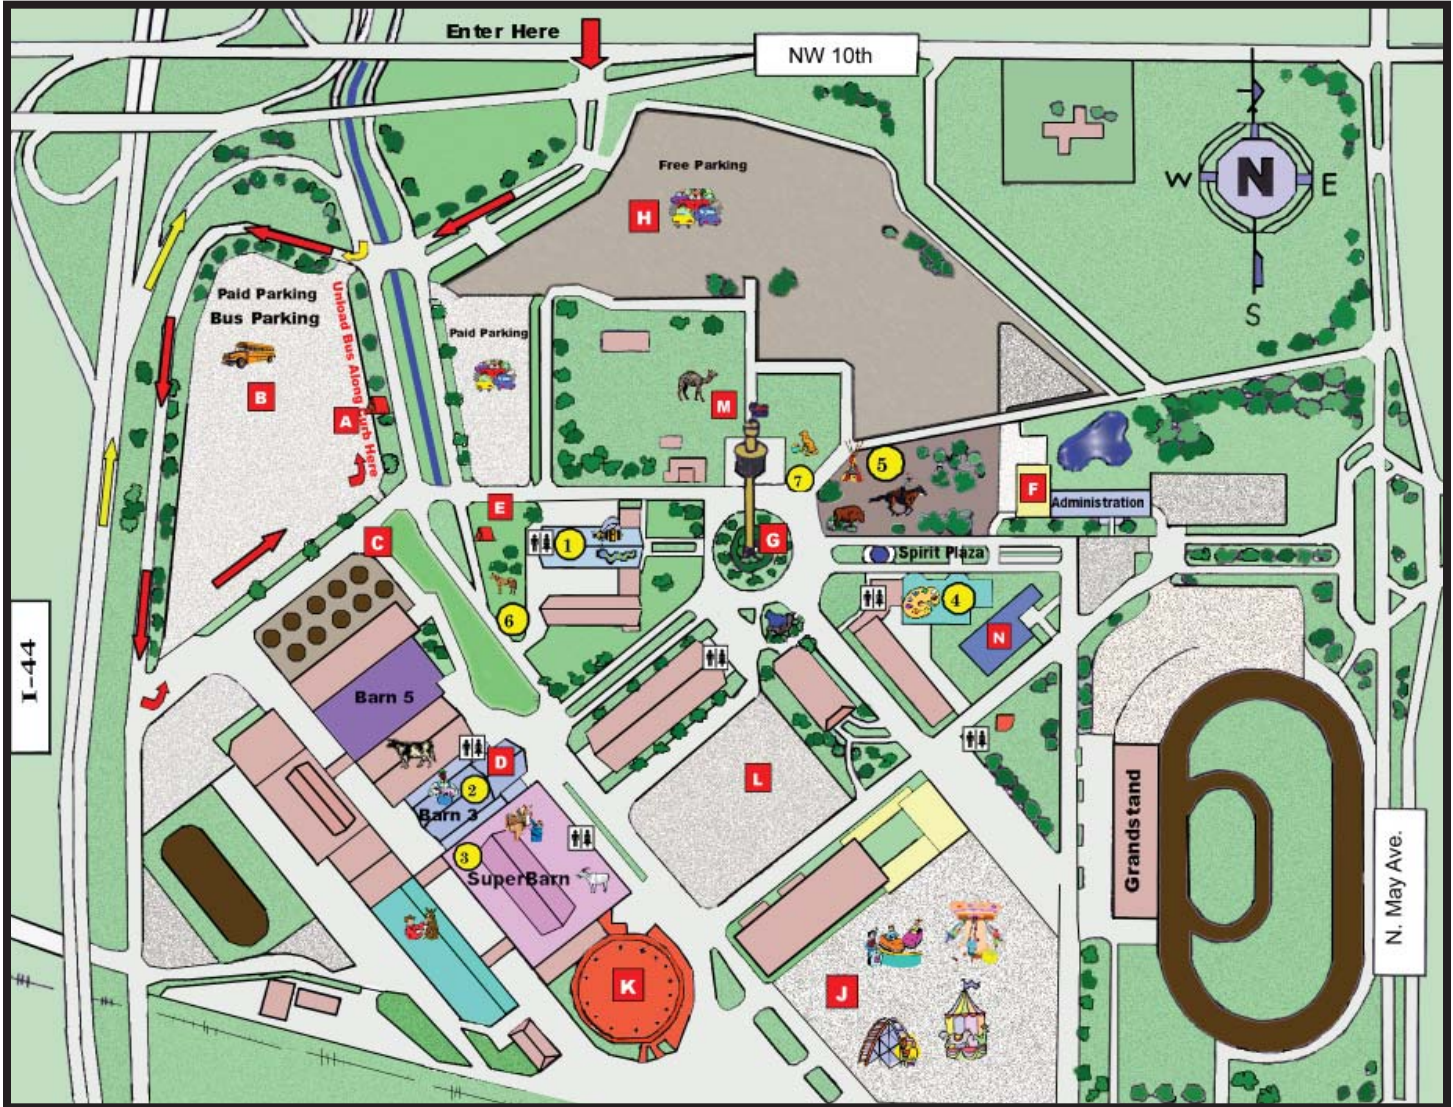

# 2009 Oklahoma State Fair Academy

GENERAL

- A. Off-load here / check in
- B. Designated parking area
- C. Gate 9 - Entrance
- D. Orientation (Sales Pavilion)
- E. Lunch tent / area
- F. First Aid / Lost Child / Security
- G. Space Needle

## OTHER POINTS OF INTEREST

- H. Closest free parking
- J. Midway rides
- K. Jim Norick Arena
- L. Toyota Stage
- M. Petting Zoo
- N. City Arts Center

ACADEMY  
LEARNING CENTERS

1. City of AGtropolis  
(Bee, Butterfly, Worm, Moomania)
2. Barnyard Birthing Center  
(Barn 3)
3. Clydesdale Alley (Superbarn)
4. Creation Station  
(Creative Arts Building)
5. Frontier Experience  
(Blacksmiths, Bowl Turners,  
Stunt Riders, Stage Coach,  
Chuck Wagon, Frontier on Stage)
6. Horse Care Demo
7. Jump! (14 Flags Plaza)

Public restrooms