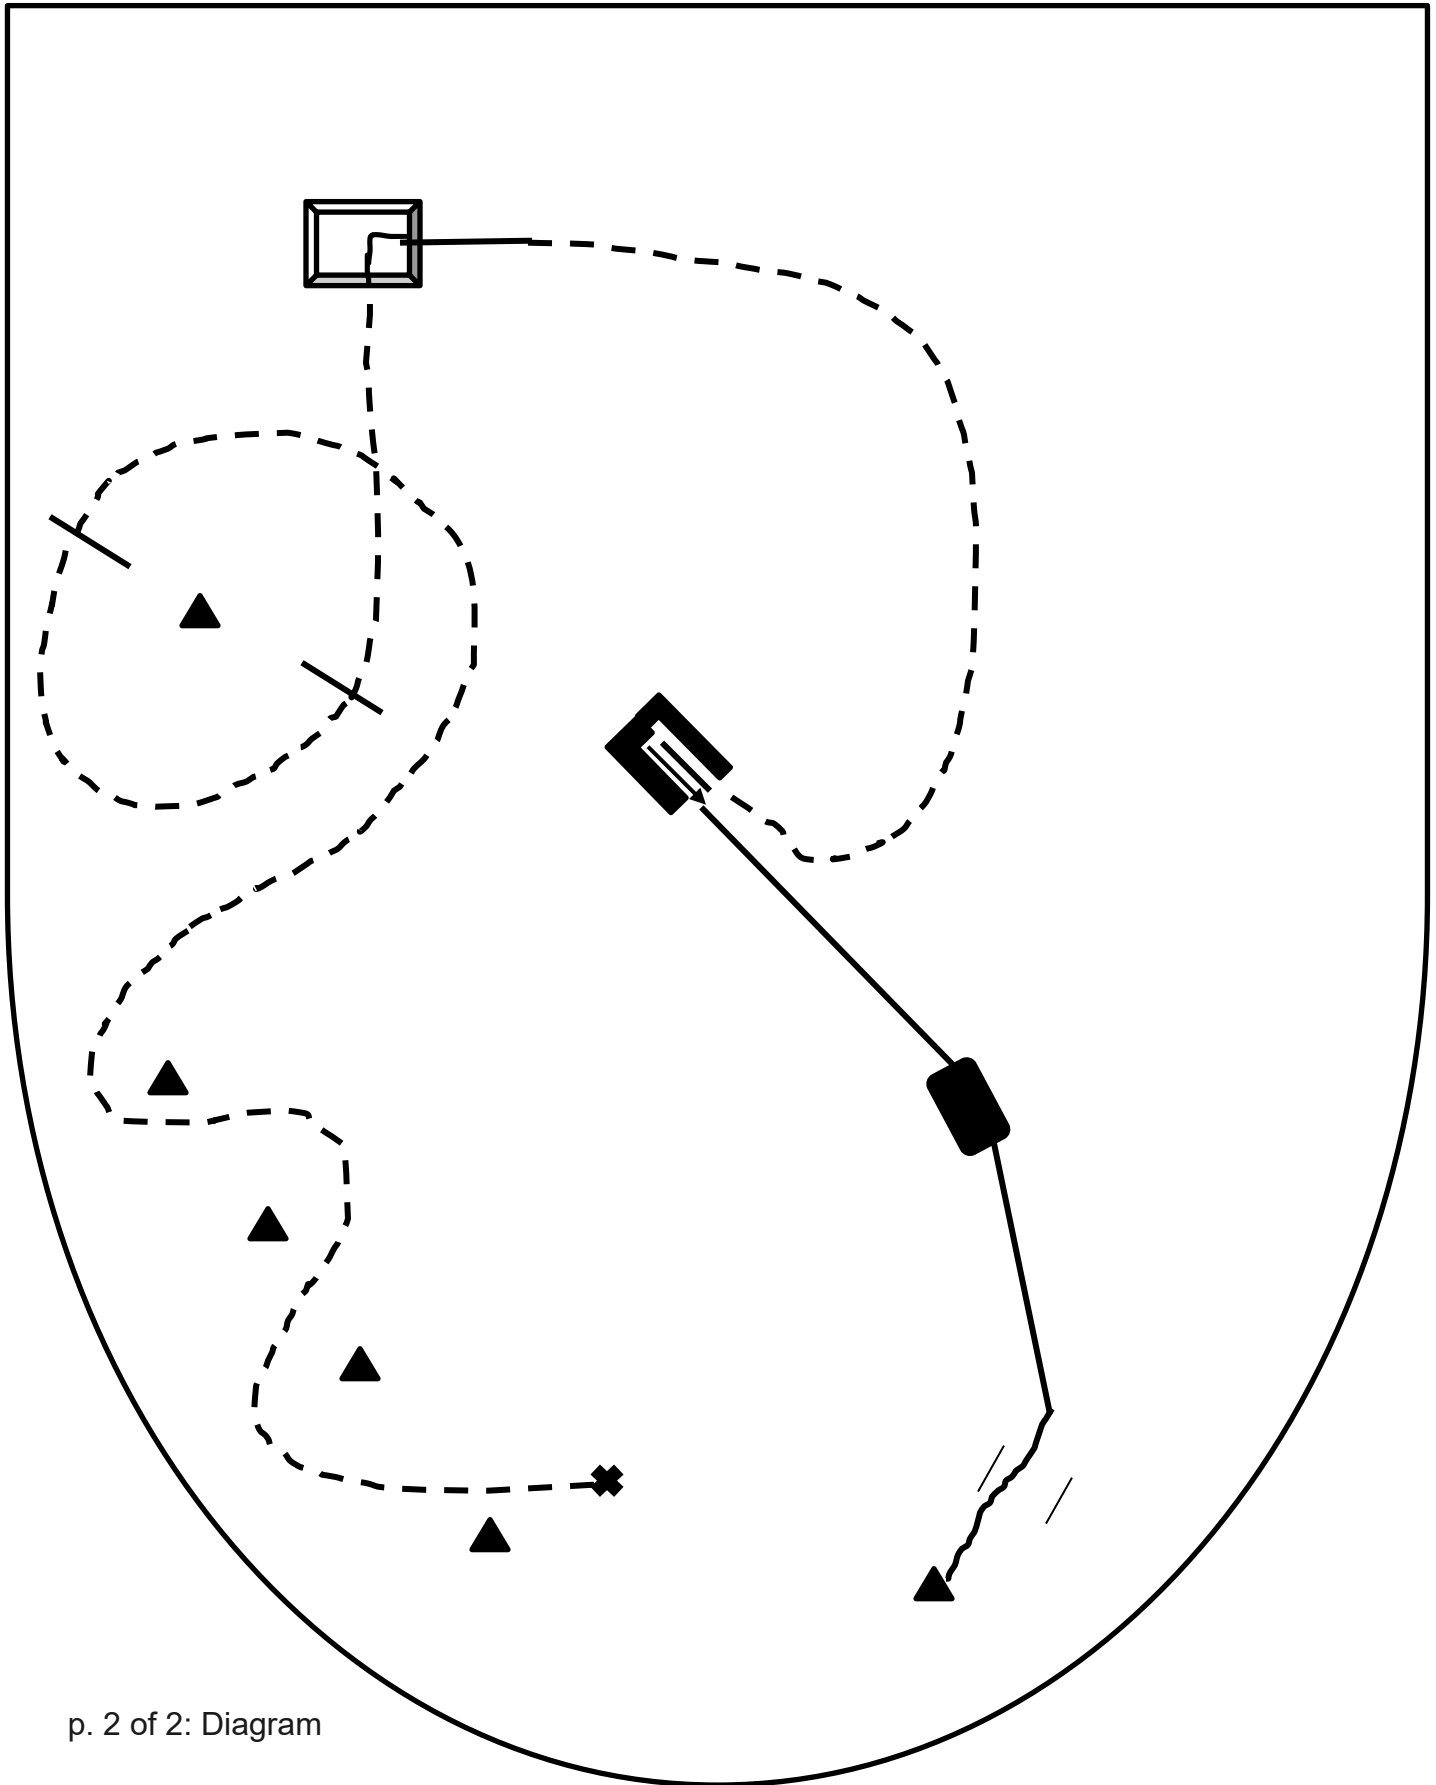

Oklahoma State Fair
Equine Empowerment Horse Show
Wednesday, September 21, 2022
Class # 01: Trail: Walk/Trot Independent (Level B Division)

1. Start at cone
2. Trot/Jog cones
3. Trot/Jog over both poles
4. Walk into box
5. Turn to the right and walk out of box
6. Trot/Jog to chute
7. Walk into chute and back out
8. Walk over bridge
9. Walk through open gate
10. Halt at cone
11. Salute judge

Box -10 feet x 10 feet

Cones - 15 feet apart

Pole - will be 10 feet in Length

Bridge - 6-8 feet long

Oklahoma State Fair
Equine Empowerment Horse Show
Wednesday, September 21, 2022
Class # 01: Trail: Walk/Trot Independent (Level B Division)

Oklahoma State Fair
Equine Empowerment Horse Show
Wednesday, September 21, 2022
Classes # 02: Trail: Walk Only Supported (Level E Division)
AND:
04: Trail Walk Only Independent (Level D Division)

1. Start at cone
2. Walk cones
3. Walk over both poles
4. Walk into box
5. Turn to the right and walk out of box
6. Walk to chute
7. Walk into chute and back out
8. Walk over bridge
9. Walk through open gate
10. Halt at cone
11. Salute judge

Box - 10 feet x 10 feet

Cones - 15 feet apart

Poles - will be 10 feet in length

Bridge - 6-8 feet long

Oklahoma State Fair
Equine Empowerment Horse Show

Wednesday, September 21, 2022

Classes # 02: Trail: Walk Only Supported (Level E Division)