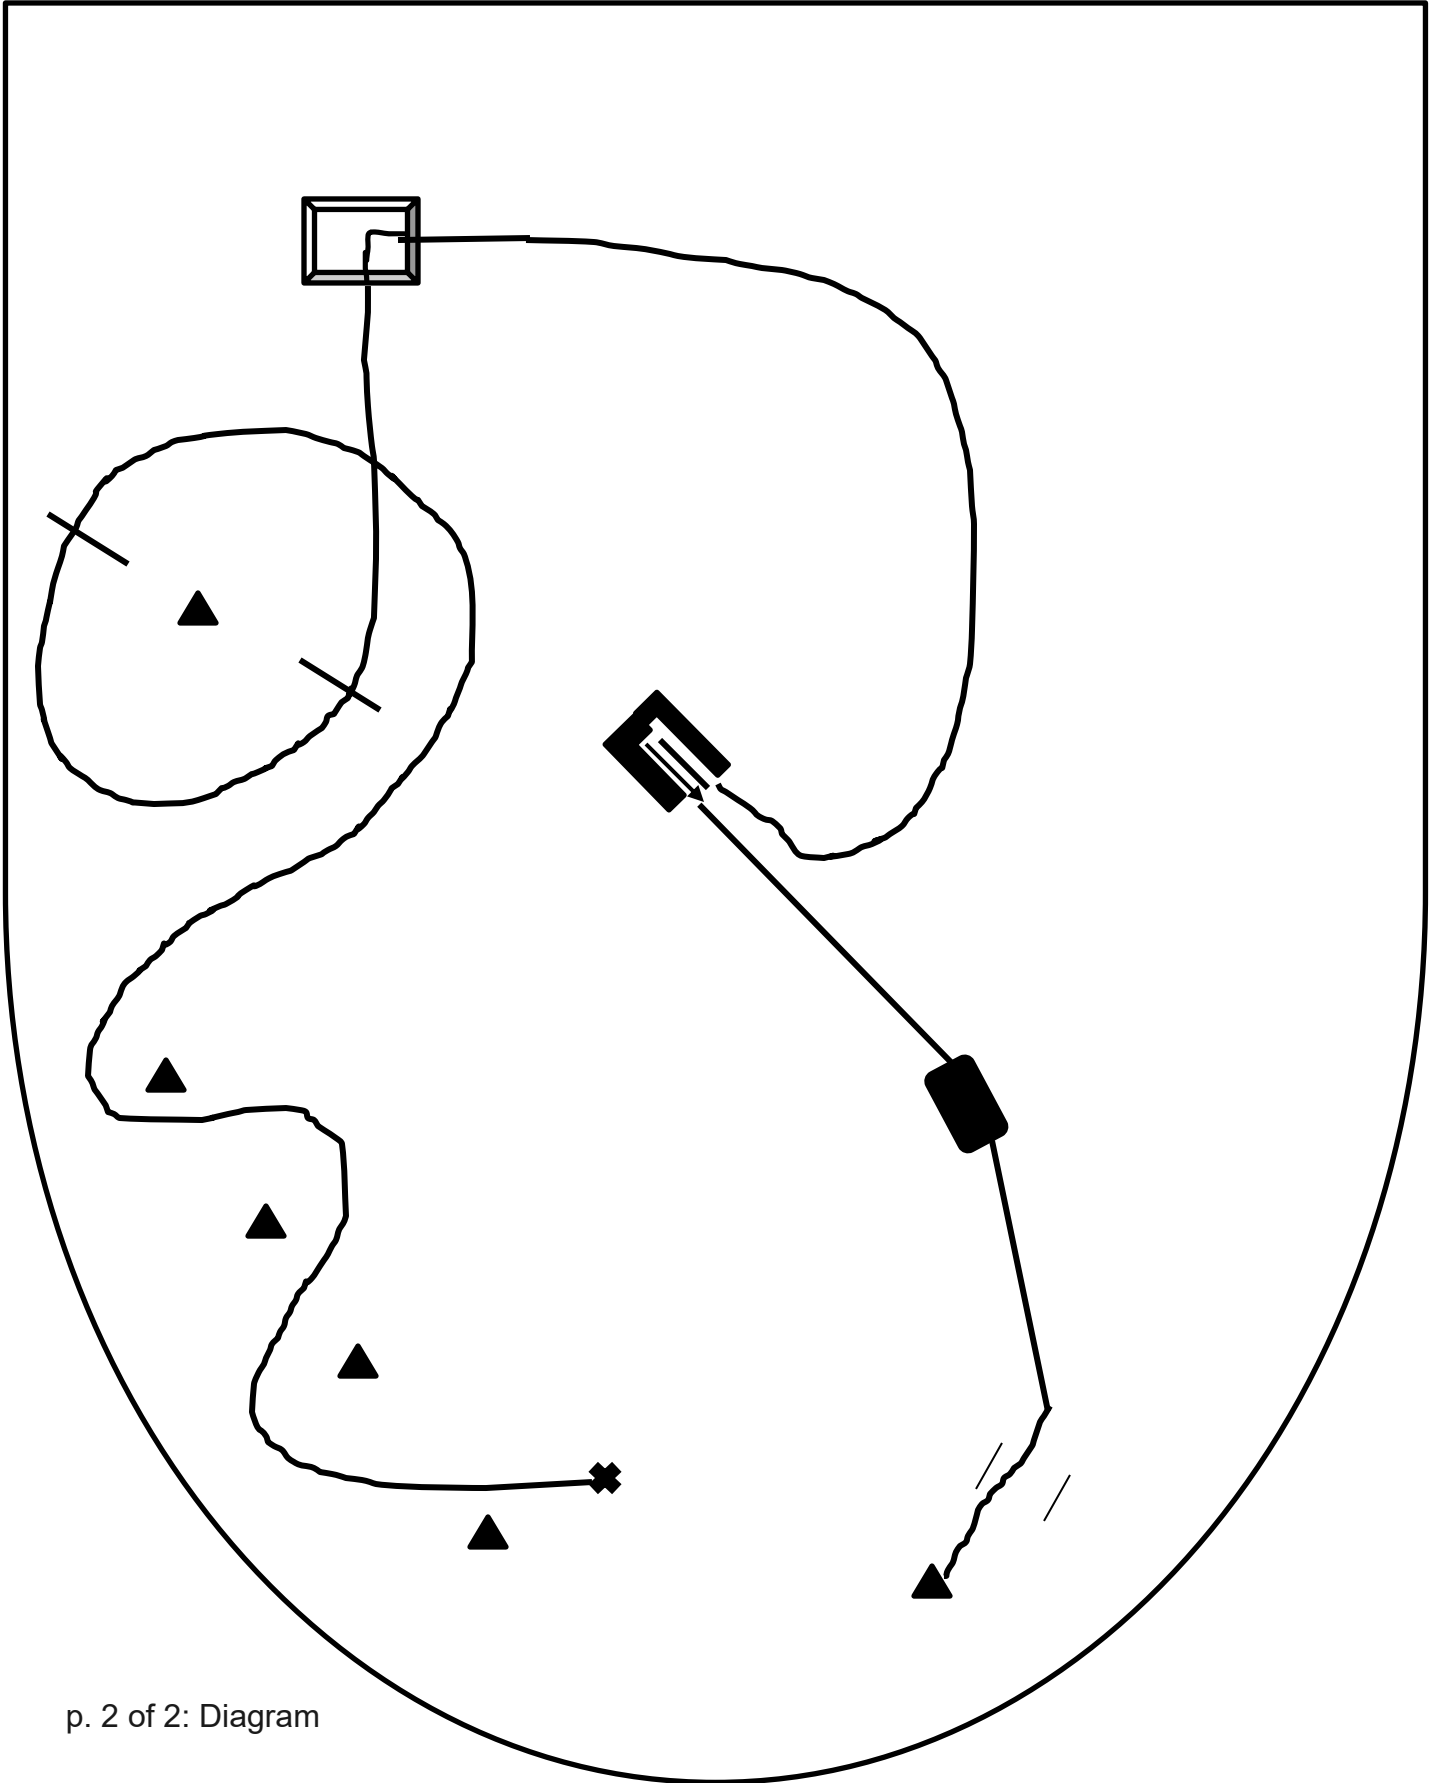

Box - 10 feet x 10 feet

Cones - 15 feet apart

Poles - will be 10 feet in length

Bridge - 6-8 feet long

Oklahoma State Fair
Equine Empowerment Horse Show

Wednesday, September 21, 2022

Classes # 02: Trail: Walk Only Supported (Level E Division)

AND:

04: Trail Walk Only Independent (Level D Division)

Oklahoma State Fair
Equine Empowerment Horse Show
Wednesday, September 21, 2022
Class # 03: Trail Walk/Trot/Lope (Level A Division)

1. Start at cone
2. Trot/Jog cones
3. Lope over both poles
4. Walk into box
5. Turn to the right and walk out of box
6. Lope to chute
7. Walk into chute and back out
8. Walk over bridge
9. Walk through open gate
10. Halt at cone
11. Salute judge