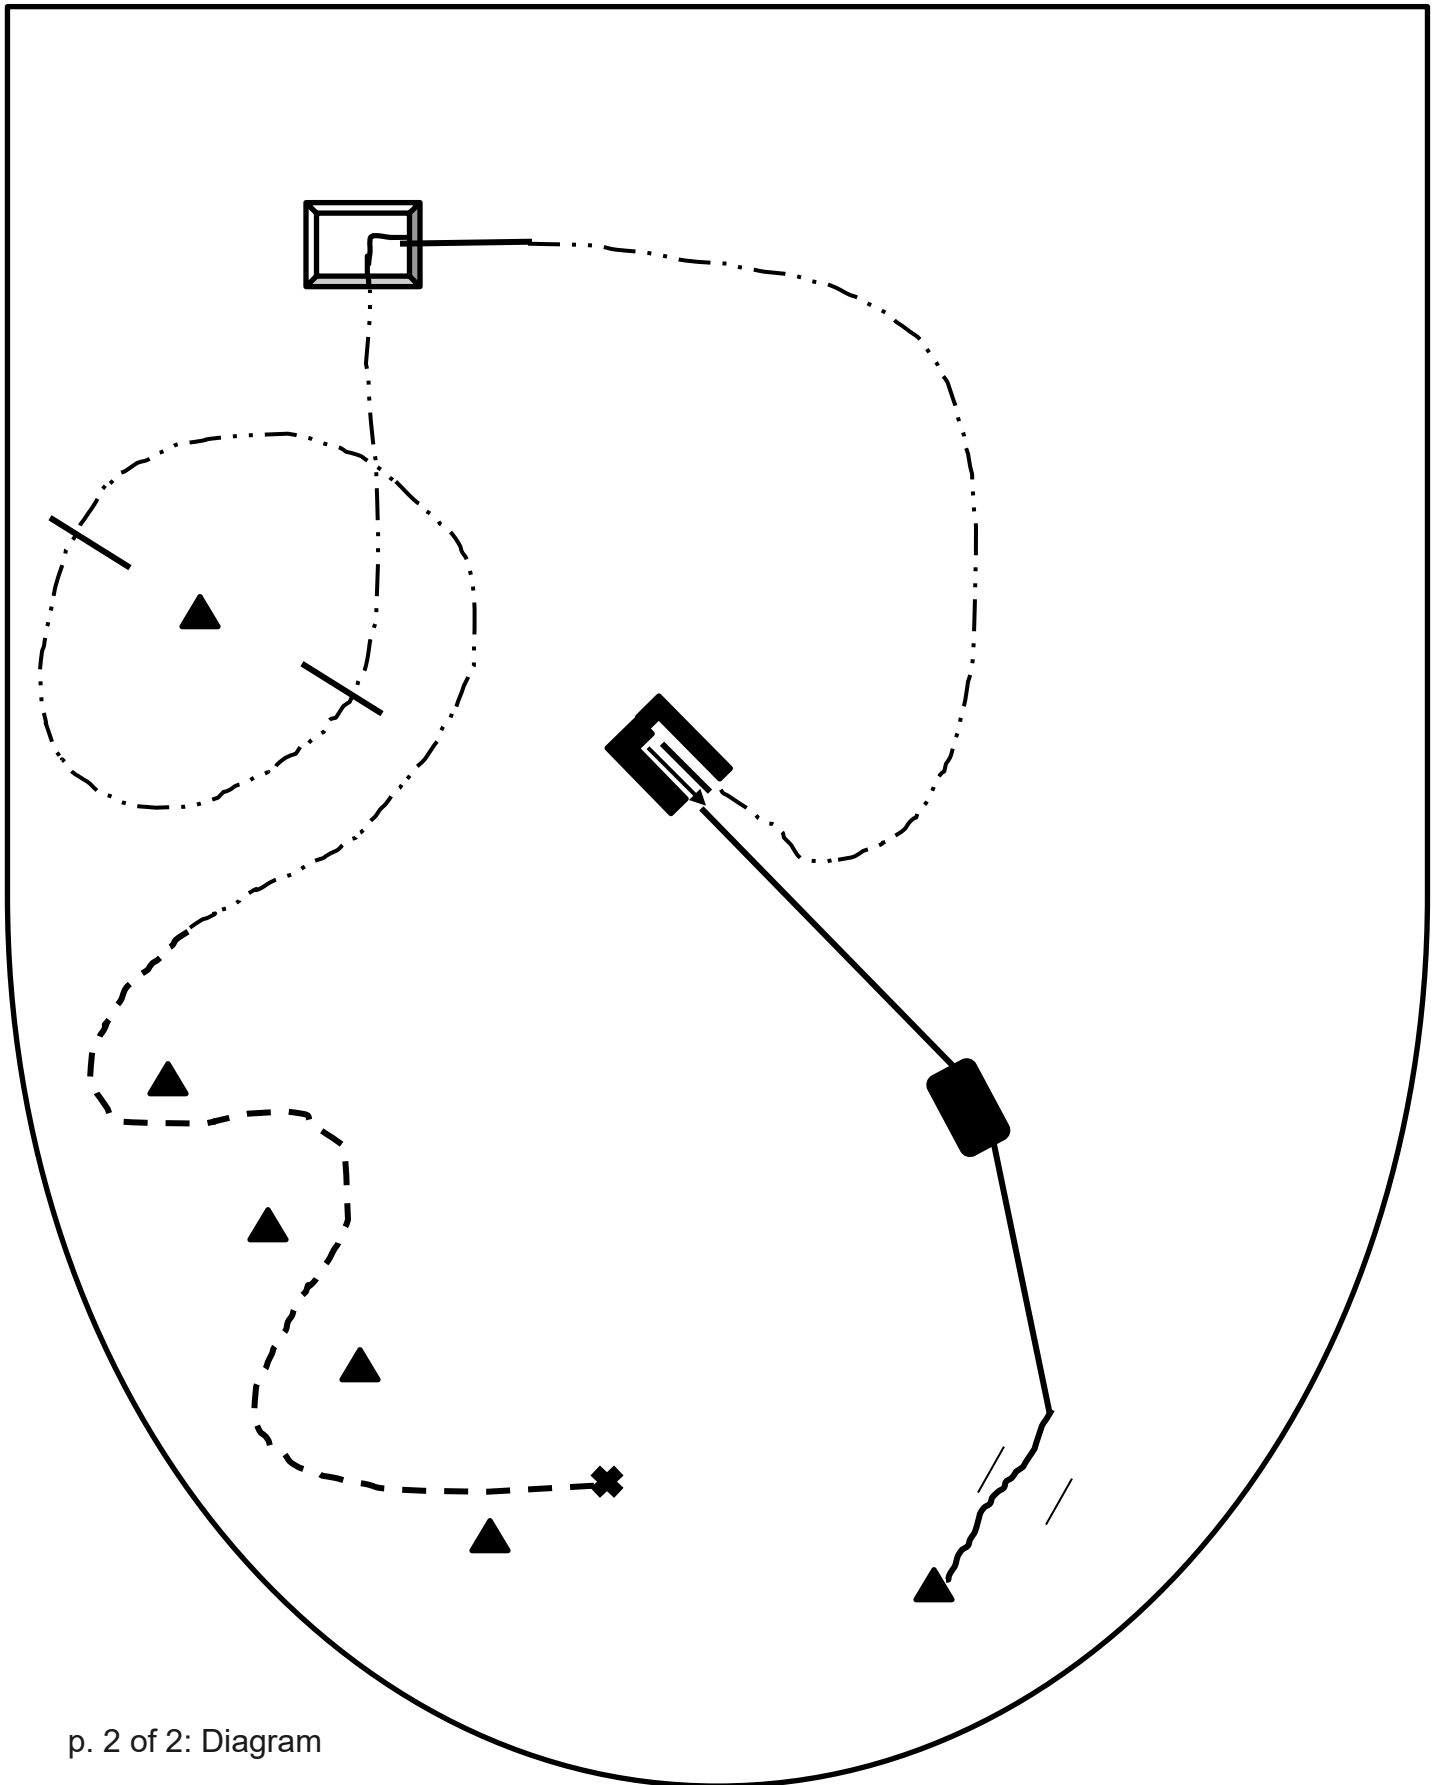

Box - 10 feet x 10 feet

Cones - 15 feet apart

Poles - will be 10 feet in length

Bridge - 6-8 feet long

Oklahoma State Fair
Equine Empowerment Horse Show

Wednesday, September 21, 2022

Classes # 02: Trail: Walk Only Supported (Level E Division)

AND:

04: Trail Walk Only Independent (Level D Division)

Oklahoma State Fair
Equine Empowerment Horse Show
Wednesday, September 21, 2022
Class # 03: Trail Walk/Trot/Lope (Level A Division)

1. Start at cone
2. Trot/Jog cones
3. Lope over both poles
4. Walk into box
5. Turn to the right and walk out of box
6. Lope to chute
7. Walk into chute and back out
8. Walk over bridge
9. Walk through open gate
10. Halt at cone
11. Salute judge

Box - 10 feet x 10 feet

Cones - 15 feet apart

Poles - will be 10 feet in length

Bridge - 6-8 feet long

Oklahoma State Fair
Equine Empowerment Horse Show
Wednesday, September 21, 2022
Class # 03: Trail Walk/Trot/Lope (Level A Division)