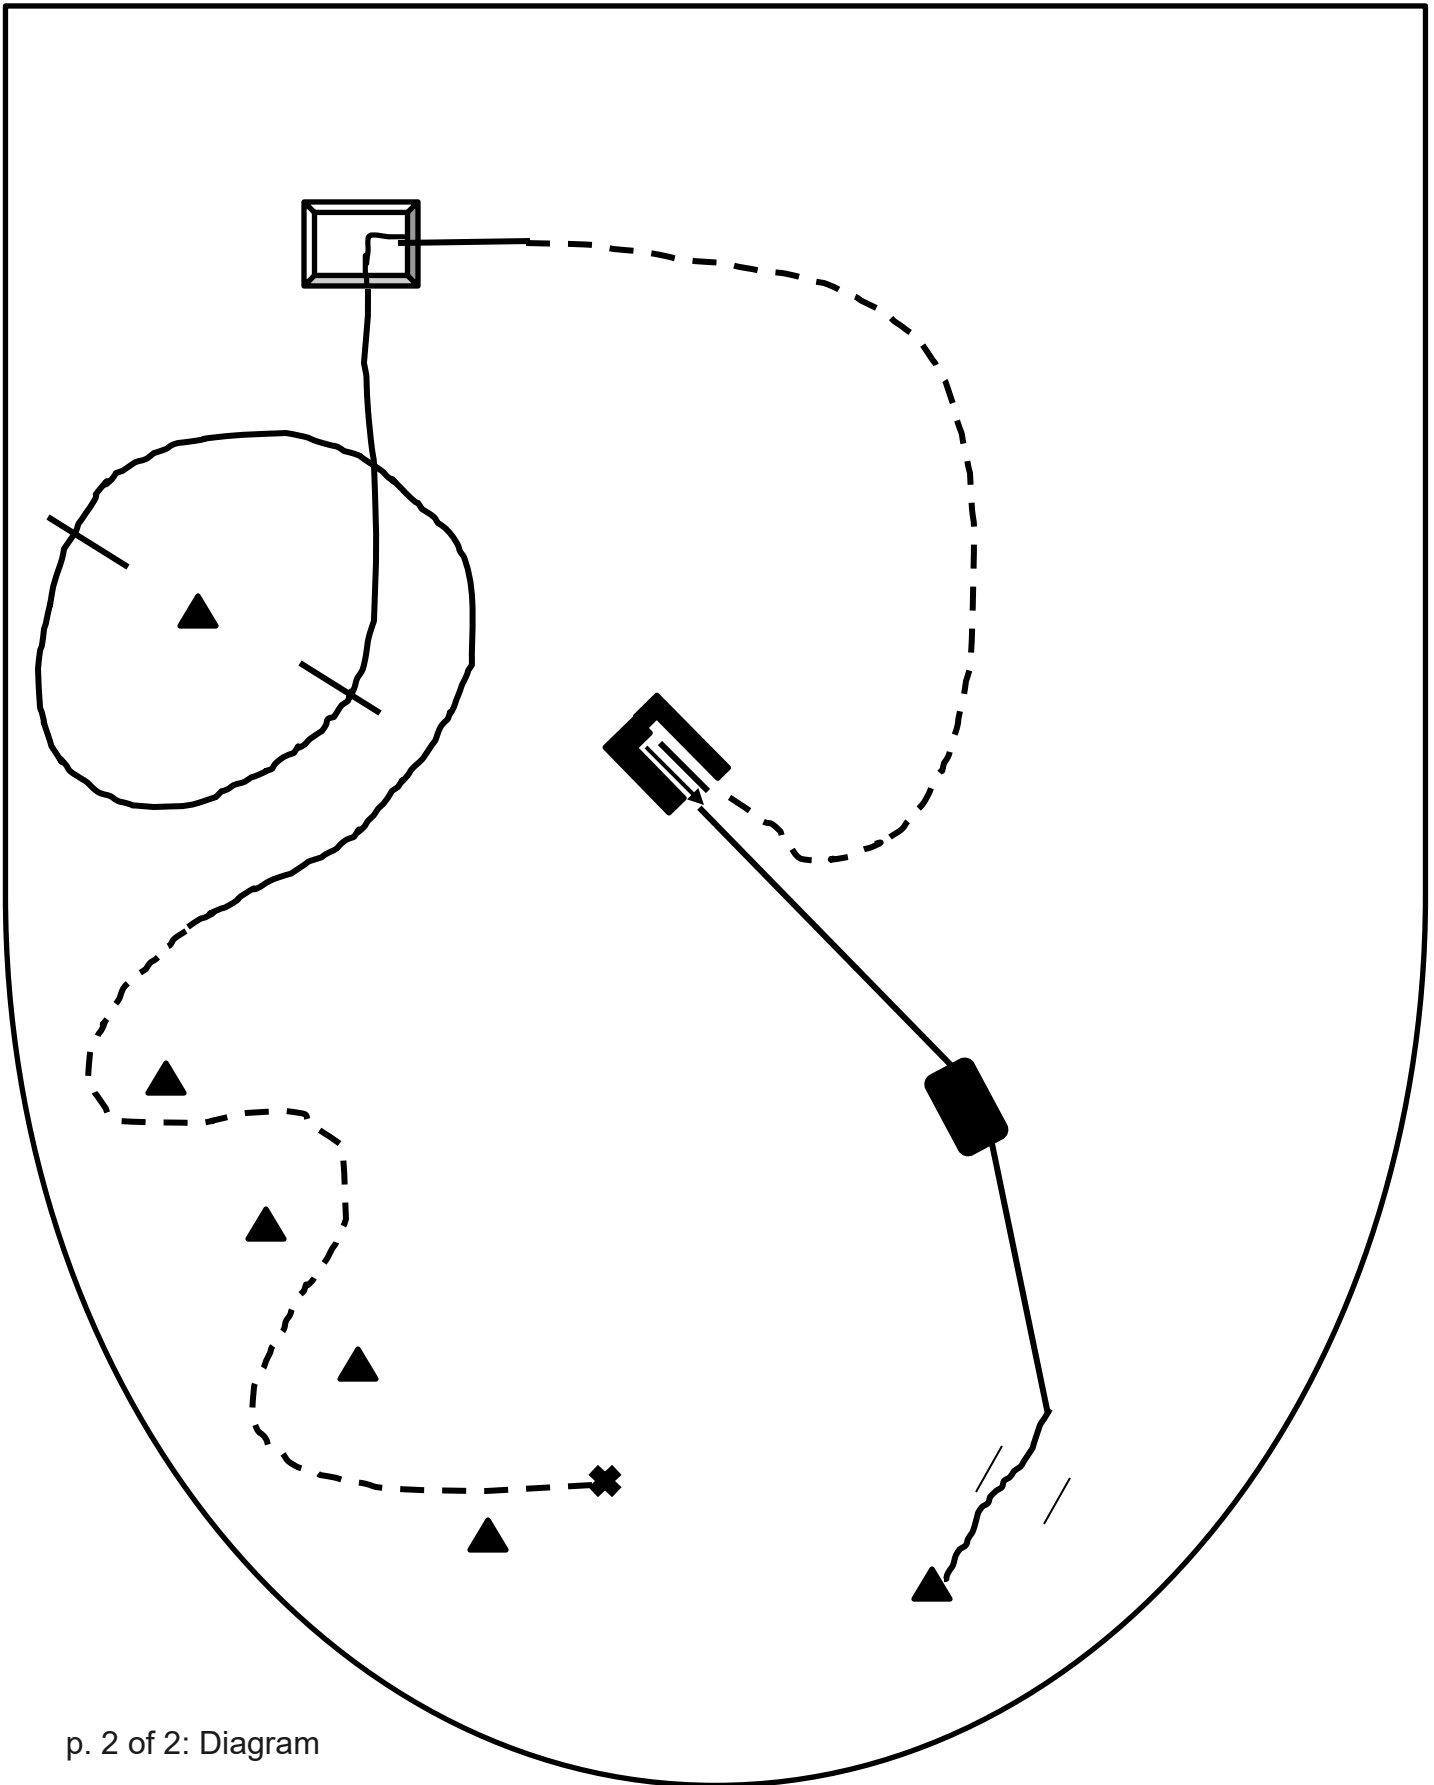

Box - 10 feet x 10 feet

Cones - 15 feet apart

Poles - will be 10 feet in length

Bridge - 6-8 feet long

Oklahoma State Fair
Equine Empowerment Horse Show
Wednesday, September 21, 2022
Class # 03: Trail Walk/Trot/Lope (Level A Division)

Oklahoma State Fair
Equine Empowerment Horse Show
Wednesday, September 21, 2022
Class # 05: Trail Walk/Trot Supported (Level C Division)

1. Start at cone
2. Trot/Jog cones
3. Walk over both poles
4. Walk into box
5. Turn to the right and walk out of box
6. Trot/Jog to chute
7. Walk into chute and back out
8. Walk over bridge
9. Walk through open gate
10. Halt at cone
11. Salute judge

Box - 10 feet x 10 feet

Cones - 15 feet apart

Poles - will be 10 feet in length

Bridge - 6-8 feet long

Oklahoma State Fair
Equine Empowerment Horse Show
Wednesday, September 21, 2022
Class # 05: Trail Walk/Trot Supported (Level C Division)