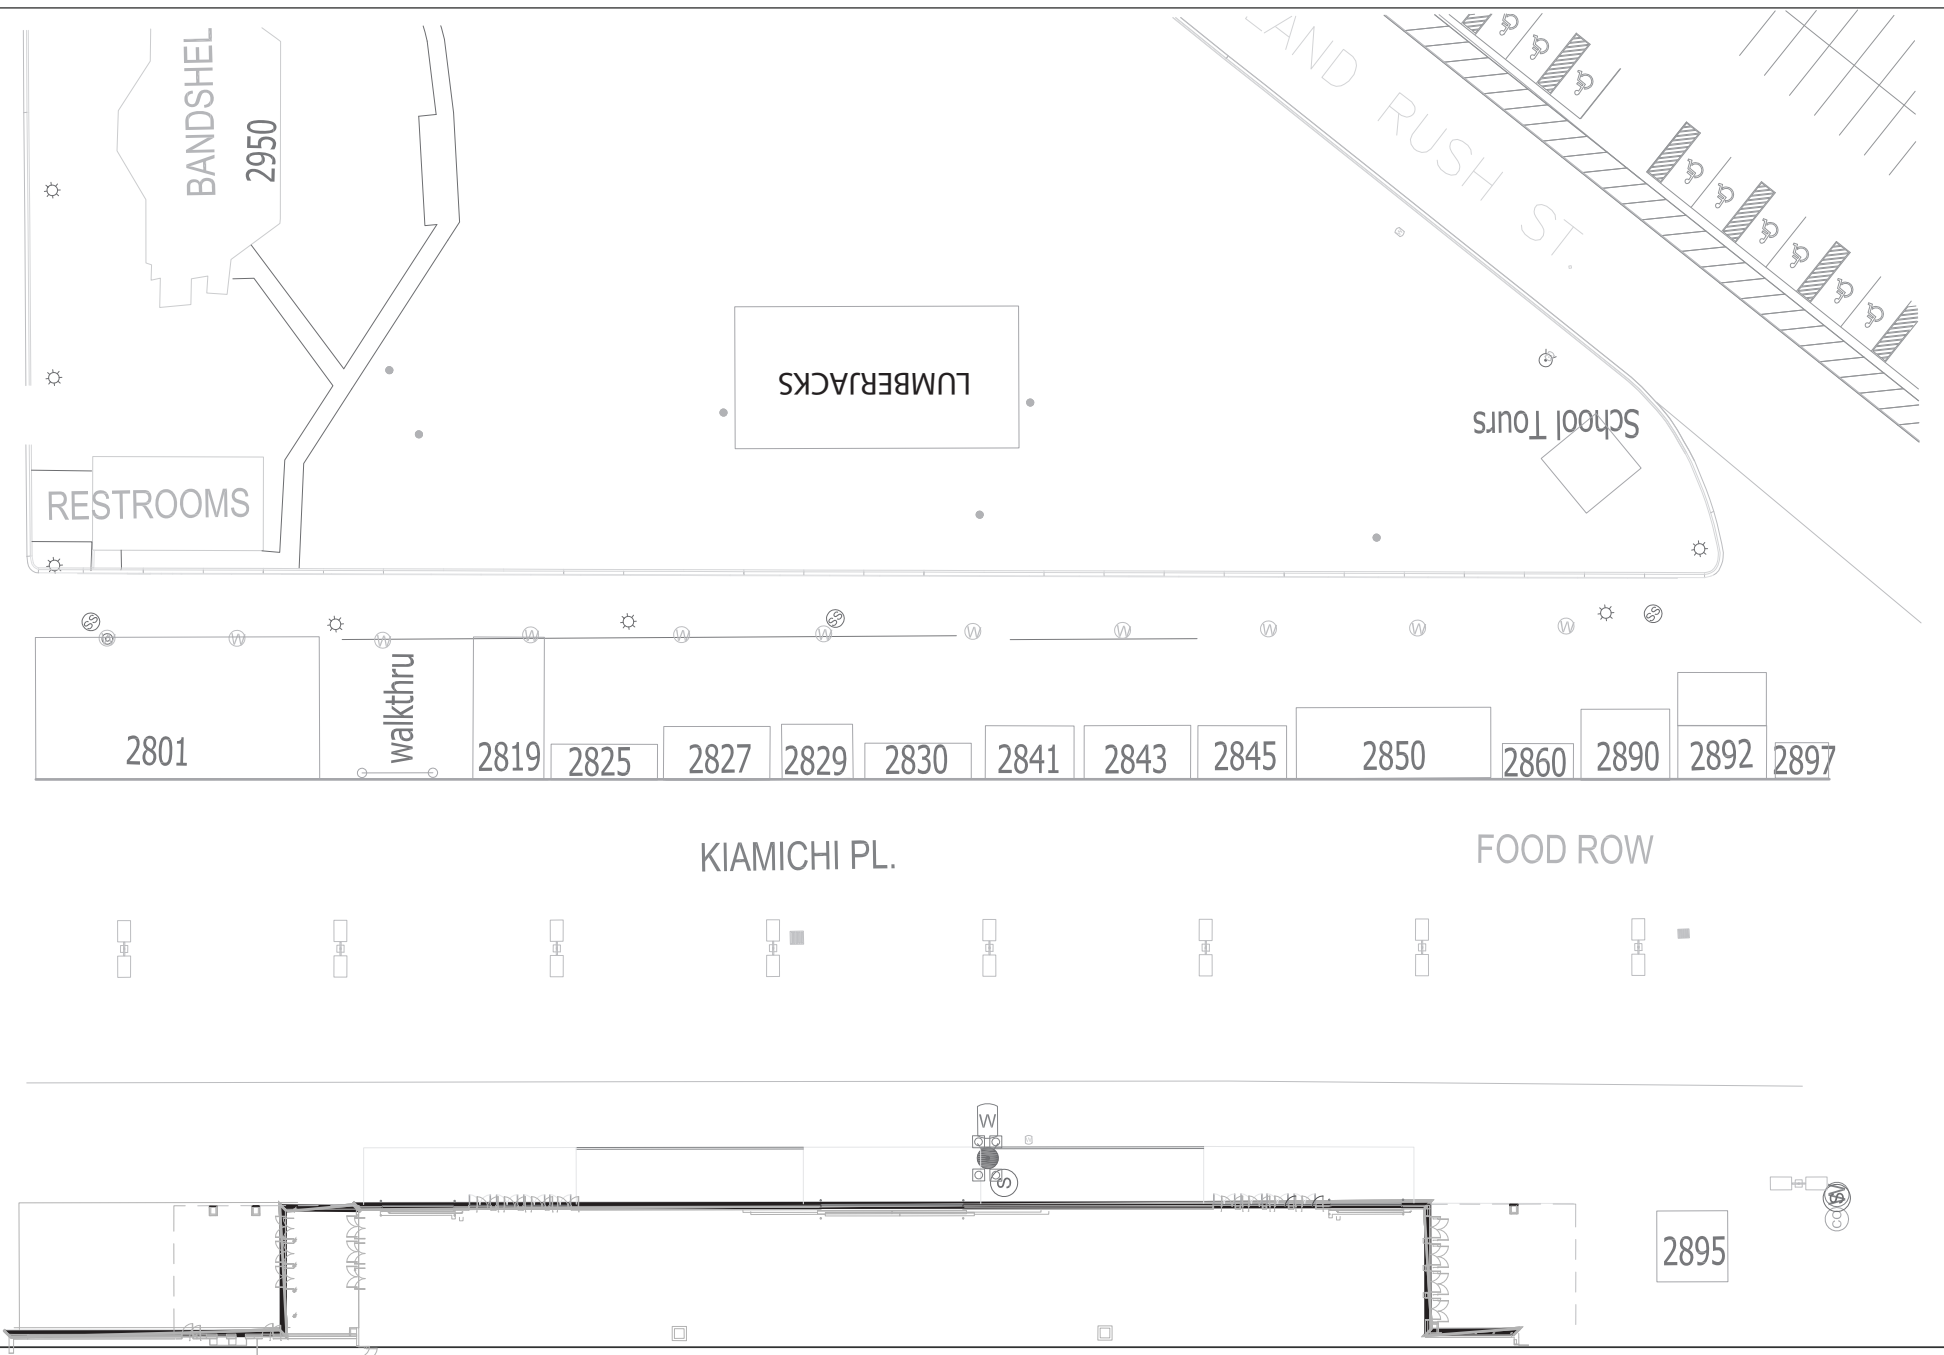

STAGE

**OKLAHOMA STATE FAIR
KIAMICHI SOUTH
2023 BOOTH LAYOUT**

***SUBJECT TO CHANGE
REVISED 8/30/2023***