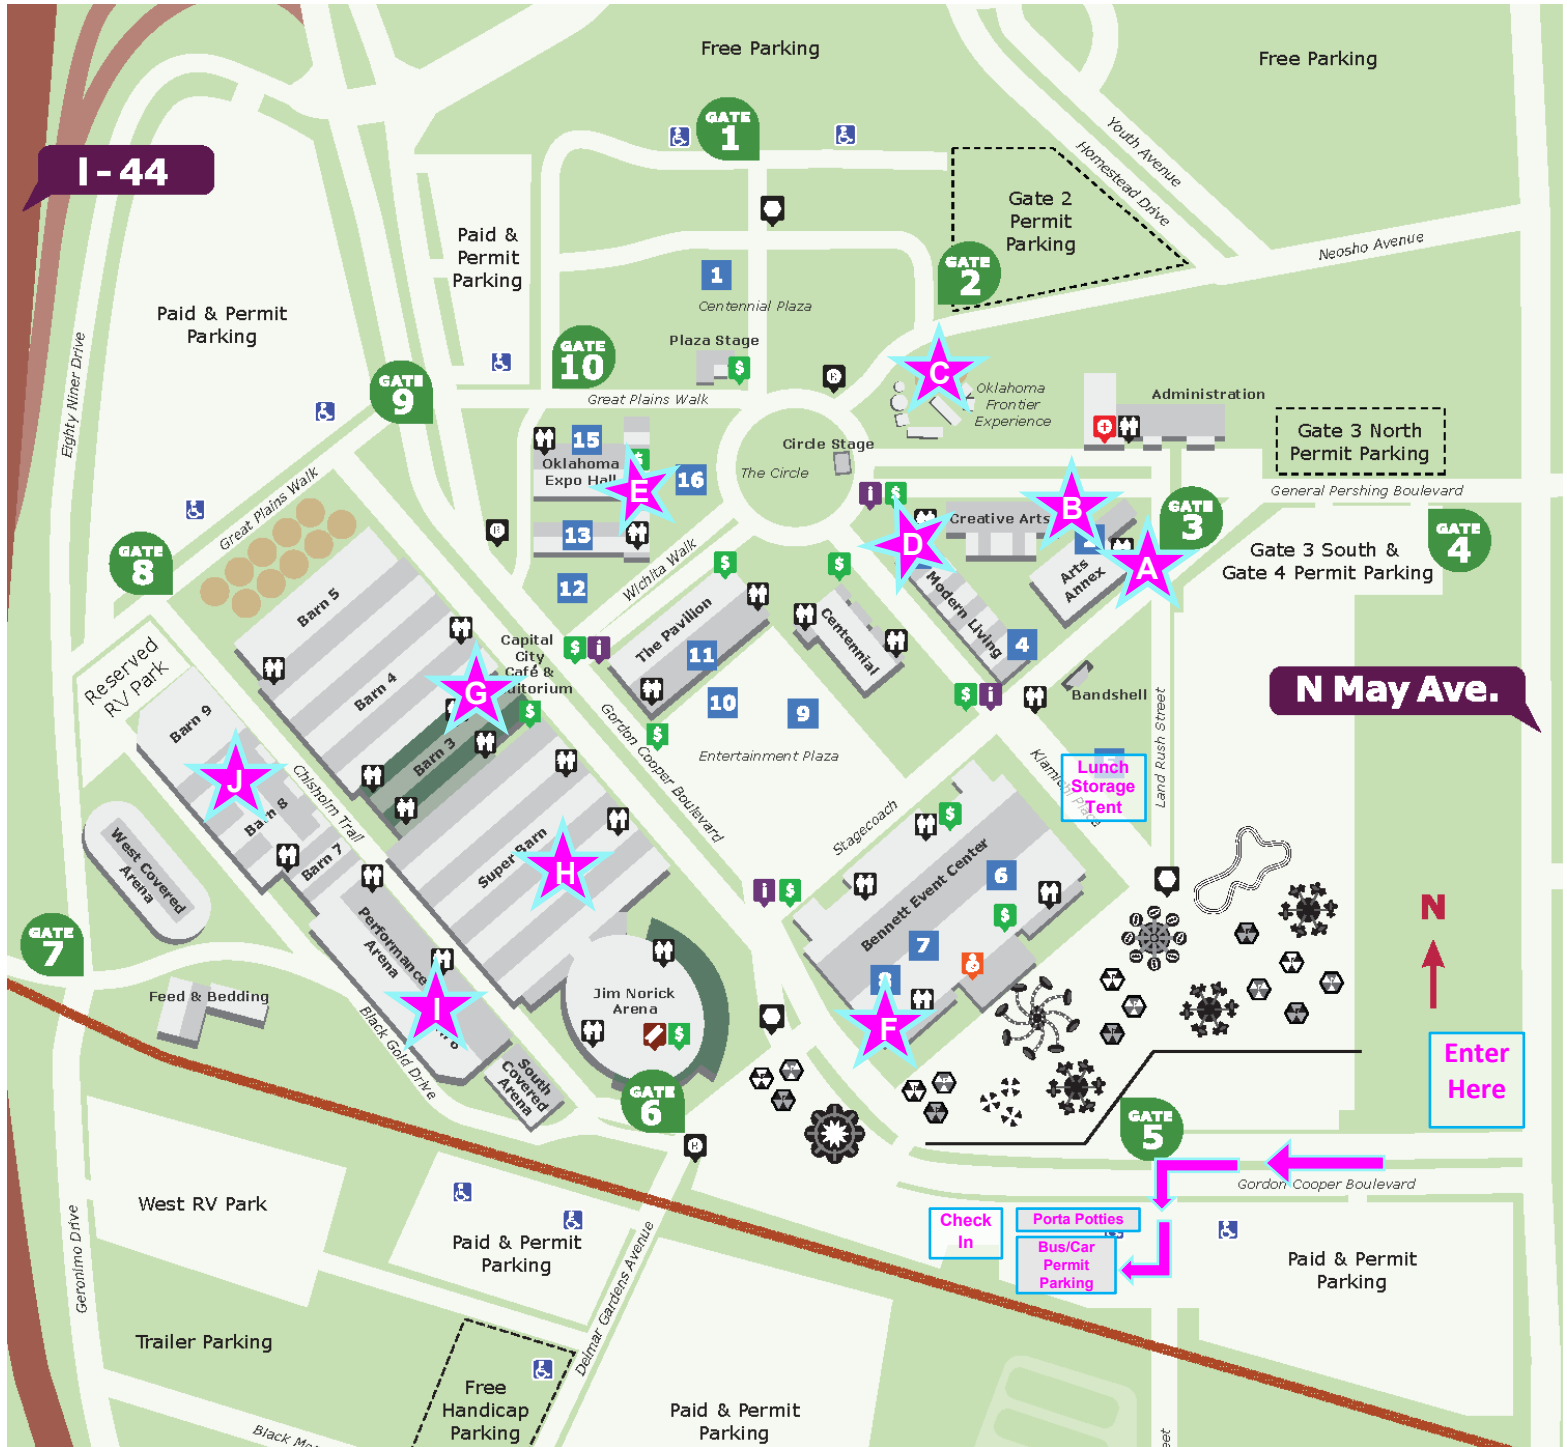

2022 State Fair Academy Map

Learning Centers Legend

- A....Arts Annex
- B....Creative Arts Building
- C ...Oklahoma Frontier Experience
- D ...Modern Living Building
- E....City of AGtropolis/Barnyard Birthing Center

- F ... Bennett Event Center
- G... Barn 3
- H... Super Barn
- I Performance Arena
- J.... Barn 8